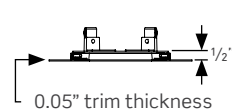

MX 3.5-inch Downlighting

Housing Options

Housings are available in New Construction, Air-Tight IC, Chicago Plenum, Non-IC and Remodel options

Extended Collar

1" or 2" extended collars to accommodate thicker ceilings

MXG2D

3.5" Downlight Round or Square

MXG2A

3.5" Adjustable Round or Square

MXG2W

3.5" Wall Wash Round or Square

MXTG2

3.5" Naked Downlight Round or Square

A Trim for Every Space

Featuring specification grade die-cast aluminum trims, MX is designed to enhance any environment. Available in round, square, pinhole and in trim or trimless, these beautiful finishes include white, black, satin nickel, antique bronze and wheat.

Trim Finishes

Aperture Type	Trimmed		Trimless		Wood Ceiling		Flat Mount		Non Conductive	
	Round	Square	Round	Square	Round	Square	Round	Square	Round	Square
1 1/2-INCH STANDARD TRIM										
Downlight	✓	✓	✓	✓	-	-	-	-	-	-
Lensed Downlight	✓	✓	✓	✓	-	-	-	-	-	-
Pinhole Downlight	✓	✓	✓	✓	-	-	-	-	-	-
Lensed Pinhole Downlight	✓	✓	✓	✓	-	-	-	-	-	-
Adjustable	✓	✓	✓	✓	-	-	-	-	-	-
Pinhole Adjustable	✓	✓	✓	✓	-	-	-	-	-	-
Wall Wash	✓	✓	✓	✓	✓	✓	-	-	-	-
1/2-INCH REGRESS TRIM										
Downlight / Adjustable	✓	✓	✓	✓	✓	✓	-	-	-	-
Lensed Downlight / Adjustable	✓	✓	✓	✓	✓	✓	-	-	✓	✓
Pinhole Downlight / Adjustable	✓	✓	✓	✓	✓	✓	✓	✓	-	-
Lensed Pinhole Downlight / Adjustable	✓	✓	✓	✓	✓	✓	✓	✓	-	-