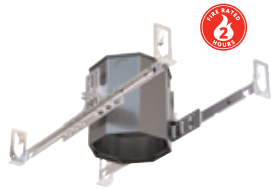

MB Flood & Wall Wash Track

MBWSG2
Vertical Soft Square Flood
Canopy Option Available

MBW2G2
Vertical Wall Wash
Canopy Option Available

LD/LC

Value, Convenience
& Performance

LD/LC Downlight & Wall Wash

LD4
4" Non-IC
Flat Frame