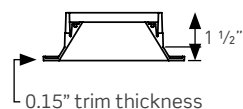

MX 3.5-inch Downlighting

Housing Options

Housings are available in New Construction, Air-Tight IC, Chicago Plenum, Non-IC and Remodel options

Extended Collar

1" or 2" extended collars to accommodate thicker ceilings

MXG2D

3.5" Downlight Round or Square

MXG2A

3.5" Adjustable Round or Square

MXG2W

3.5" Wall Wash Round or Square

MXTG2

3.5" Naked Downlight Round or Square

A Trim for Every Space

Featuring specification grade die-cast aluminum trims, MX is designed to enhance any environment. Available in round, square, pinhole and in trim or trimless, these beautiful finishes include white, black, satin nickel, antique bronze and wheat.

Trim Finishes

Aperture Type	Trimmed		Trimless		Wood Ceiling		Flat Mount		Non Conductive	
	Round	Square	Round	Square	Round	Square	Round	Square	Round	Square
1 1/2-INCH STANDARD TRIM										
Downlight	✓	✓	✓	✓	-	-	-	-	-	-
Lensed Downlight	✓	✓	✓	✓	-	-	-	-	-	-
Pinhole Downlight	✓	✓	✓	✓	-	-	-	-	-	-
Lensed Pinhole Downlight	✓	✓	✓	✓	-	-	-	-	-	-
Adjustable	✓	✓	✓	✓	-	-	-	-	-	-
Pinhole Adjustable	✓	✓	✓	✓	-	-	-	-	-	-
Wall Wash	✓	✓	✓	✓	✓	✓	-	-	-	-
1/2-INCH REGRESS TRIM										
Downlight / Adjustable	✓	✓	✓	✓	✓	✓	-	-	-	-
Lensed Downlight / Adjustable	✓	✓	✓	✓	✓	✓	-	-	✓	✓
Pinhole Downlight / Adjustable	✓	✓	✓	✓	✓	✓	✓	✓	-	-
Lensed Pinhole Downlight / Adjustable	✓	✓	✓	✓	✓	✓	✓	✓	-	-