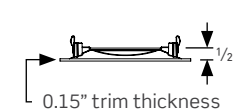

MX 3.5-inch Downlighting

Housing Options

Housings are available in New Construction, Air-Tight IC, Chicago Plenum, Non-IC and Remodel options

Extended Collar

1" or 2" extended collars to accommodate thicker ceilings

MXG2D

3.5" Downlight Round or Square

MXG2A

3.5" Adjustable Round or Square

MXG2W

3.5" Wall Wash Round or Square

MXTG2

3.5" Naked Downlight Round or Square

A Trim for Every Space

Featuring specification grade die-cast aluminum trims, MX is designed to enhance any environment. Available in round, square, pinhole and in trim or trimless, these beautiful finishes include white, black, satin nickel, antique bronze and wheat.

Trim Finishes

Aperture Type	Trimmed		Trimless		Wood Ceiling		Flat Mount		Non Conductive	
	Round	Square	Round	Square	Round	Square	Round	Square	Round	Square
1 1/2-INCH STANDARD TRIM										
Downlight	✓	✓	✓	✓	-	-	-	-	-	-
Lensed Downlight	✓	✓	✓	✓	-	-	-	-	-	-
Pinhole Downlight	✓	✓	✓	✓	-	-	-	-	-	-
Lensed Pinhole Downlight	✓	✓	✓	✓	-	-	-	-	-	-
Adjustable	✓	✓	✓	✓	-	-	-	-	-	-
Pinhole Adjustable	✓	✓	✓	✓	-	-	-	-	-	-
Wall Wash	✓	✓	✓	✓	✓	✓	-	-	-	-
1/2-INCH REGRESS TRIM										
Downlight / Adjustable	✓	✓	✓	✓	✓	✓	-	-	-	-
Lensed Downlight / Adjustable	✓	✓	✓	✓	✓	✓	-	-	✓	✓
Pinhole Downlight / Adjustable	✓	✓	✓	✓	✓	✓	✓	✓	-	-
Lensed Pinhole Downlight / Adjustable	✓	✓	✓	✓	✓	✓	✓	✓	-	-