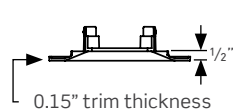

MX 3.5-inch Downlighting

Housing Options

Housings are available in New Construction, Air-Tight IC, Chicago Plenum, Non-IC and Remodel options

Extended Collar

1" or 2" extended collars to accommodate thicker ceilings

MXG2D

3.5" Downlight Round or Square

MXG2A

3.5" Adjustable Round or Square

MXG2W

3.5" Wall Wash Round or Square

MXTG2

3.5" Naked Downlight Round or Square

A Trim for Every Space

Featuring specification grade die-cast aluminum trims, MX is designed to enhance any environment. Available in round, square, pinhole and in trim or trimless, these beautiful finishes include white, black, satin nickel, antique bronze and wheat.

Trim Finishes

Aperture Type	Trimmed		Trimless		Wood Ceiling		Flat Mount		Non Conductive	
	Round	Square	Round	Square	Round	Square	Round	Square	Round	Square
1 1/2-INCH STANDARD TRIM										
Downlight	✓	✓	✓	✓	-	-	-	-	-	-
Lensed Downlight	✓	✓	✓	✓	-	-	-	-	-	-
Pinhole Downlight	✓	✓	✓	✓	-	-	-	-	-	-
Lensed Pinhole Downlight	✓	✓	✓	✓	-	-	-	-	-	-
Adjustable	✓	✓	✓	✓	-	-	-	-	-	-
Pinhole Adjustable	✓	✓	✓	✓	-	-	-	-	-	-
Wall Wash	✓	✓	✓	✓	✓	✓	-	-	-	-
1/2-INCH REGRESS TRIM										
Downlight / Adjustable	✓	✓	✓	✓	✓	✓	-	-	-	-
Lensed Downlight / Adjustable	✓	✓	✓	✓	✓	✓	-	-	✓	✓
Pinhole Downlight / Adjustable	✓	✓	✓	✓	✓	✓	✓	✓	-	-
Lensed Pinhole Downlight / Adjustable	✓	✓	✓	✓	✓	✓	✓	✓	-	-