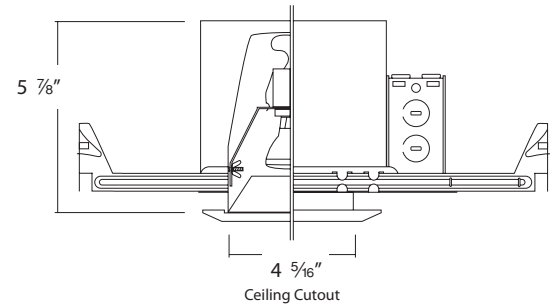

I4AIC

4" Line Voltage Housing

Airtight IC Rated New Construction

Catalog #:	Type:
Notes:	

Product Specifications

Description:

The I4AIC recessed down light can be used for either commercial or residential new construction applications. For use insulated ceilings. Designed for direct contact with insulation. Airtight certified ASTM E283

Lamp:

50W 20PAR max.

Socket:

E26 Medium base socket

Socket Plate:

Adjustable socket plate adjusts and locks in position without tools for multiple lamp and trim types.

Installation:

Includes adjustable hanger bars (14"-25") with integral nail. Bar hangers can be repositioned 90° without tools. Barhangers can be locked into place with locking screws.

Junction Box:

Galvanized steel junction box with 1/2" and romex wiring knockouts, with removable access plates for easy installation.

Thermal Protector:

Integral thermal protector protects against improper lamping and insulation proximity.

Labels:

- NRTL listed for through-branch wiring and damp locations. (See trim for wet location listing).
- NRTL listed to US and Canadian safety standards.
- NRTL listed for direct contact with insulation
- Airtight certified ASTM E283

Dimensions

*Note: Specifications and dimensions subject to change without notice.