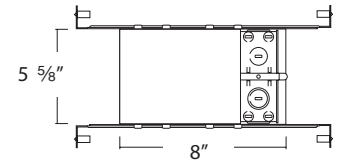

**Lamp:**

50W 20PAR max.

**Socket:**

E26 Medium base socket

**Socket Plate:**

Adjustable socket plate adjusts and locks in position without tools for multiple lamp and trim types.

**Installation:**

Includes adjustable hanger bars (14"-25") with integral nail. Bar hangers can be repositioned 90° without tools. Barhangers can be locked into place with locking screws.

#### Dimensions

\*Note: Specifications and dimensions subject to change without notice.

<b>Catalog #:</b>	<b>Type:</b>
<b>Notes:</b>	