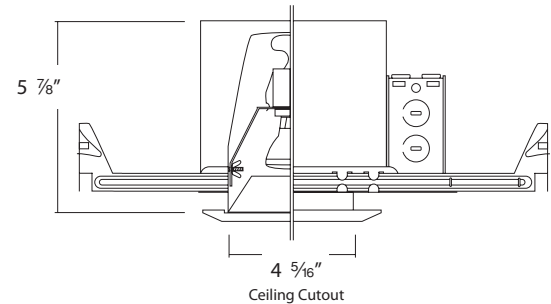

I4IC

4" Line Voltage Housing IC Rated New Construction

Catalog #:	Type:
Notes:	

Product Specifications

Description:

The I4IC recessed down light can be used for either commercial or residential new construction applications. For use insulated ceilings. Designed for direct contact with insulation.

Lamp:

50W 20PAR max.

Socket:

E26 Medium base socket

Socket Plate:

Adjustable socket plate adjusts and locks in position without tools for multiple lamp and trim types.

Installation:

Includes adjustable hanger bars (14"-25") with integral nail. Bar hangers can be repositioned 90° without tools. Barhangers can be locked into place with locking screws.

Junction Box:

Galvanized steel junction box with 1/2" and romex wiring knockouts, with removable access plates for easy installation.

Thermal Protector:

Integral thermal protector protects against improper lamping and insulation proximity.

Labels:

- NRTL listed for through-branch wiring and damp locations. (See trim for wet location listing).
- NRTL listed to US and Canadian safety standards.
- NRTL listed for direct contact with insulation

Dimensions

*Note: Specifications and dimensions subject to change without notice.

2861. E La Palma Ave. • Anaheim, CA 92806 • Phone: 1.800.961.5321 • Fax: 1.800.961.5322 • www.intenselighting.com

INTENSE
LIGHTING
Where Creativity and Performance Meet