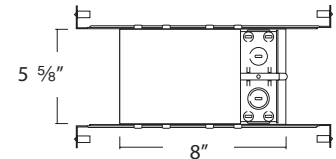

I4IC

4" Line Voltage Housing IC Rated New Construction

Catalog #:	Type:
Notes:	

Product Specifications

Description:

The I4IC recessed down light can be used for either commercial or residential new construction applications. For use insulated ceilings. Designed for direct contact with insulation.

Lamp:

50W 20PAR max.

Socket:

E26 Medium base socket

Socket Plate:

Adjustable socket plate adjusts and locks in position without tools for multiple lamp and trim types.

Installation:

Includes adjustable hanger bars (14"-25") with integral nail. Bar hangers can be repositioned 90° without tools. Barhangers can be locked into place with locking screws.

Junction Box:

Galvanized steel junction box with 1/2" and romex wiring knockouts, with removable access plates for easy installation.

Thermal Protector:

Integral thermal protector protects against improper lamping and insulation proximity.

Labels:

- NRTL listed for through-branch wiring and damp locations. (See trim for wet location listing).
- NRTL listed to US and Canadian safety standards.
- NRTL listed for direct contact with insulation

Dimensions

*Note: Specifications and dimensions subject to change without notice.

2861. E La Palma Ave. • Anaheim, CA 92806 • Phone: 1.800.961.5321 • Fax: 1.800.961.5322 • www.intenselighting.com

INTENSE
LIGHTING
Where Creativity and Performance Meet