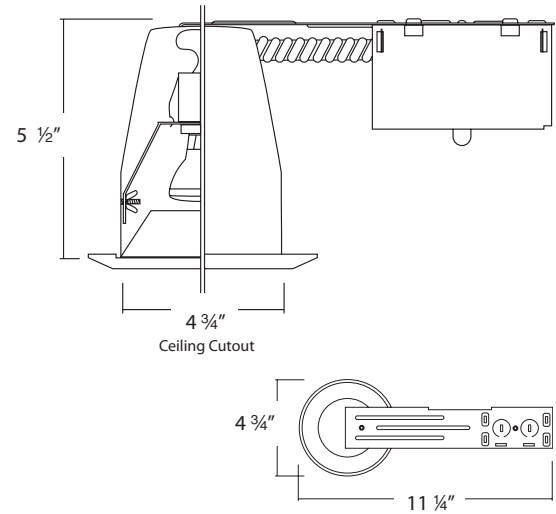

**Lamp:**

50W 20PAR max.

**Socket:**

E26 Medium base socket

**Socket Plate:**

Adjustable socket plate adjusts and locks in position without tools for multiple lamp and trim types.

**Installation:**

Three high tension springs secure housing into ceiling with up to 5/8" thickness.

**Junction Box:**

Galvanized steel junction box with 1/2" and romex wiring knockouts, with removable access plates for easy installation.

**Thermal Protector:**

Integral thermal protector protects against improper lamping and insulation proximity.

**Labels:**

- NRTL listed for through-branch wiring and damp locations. (See trim for wet location listing).
- NRTL listed to US and Canadian safety standards.

### Dimensions

\*Note: Specifications and dimensions subject to change without notice.

<b>Catalog #:</b>	<b>Type:</b>
<b>Notes:</b>	