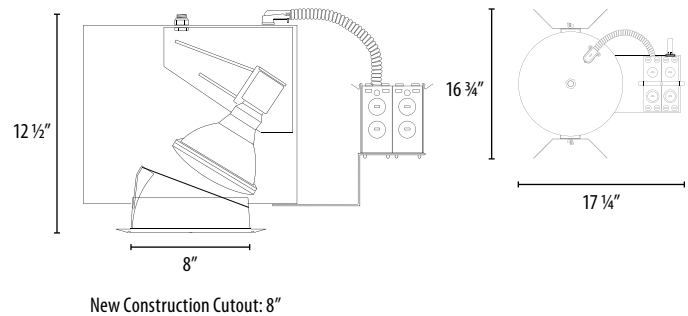

### Housing Matrix | Example: IA800-1400

Series		Options	
A		B	
A	Series	B	Options
IA800	8" Adjustable Incandescent	-1100	C-Channel bar hanger
		-1200	Flat bar hanger
		-1400	Wood joist hanger bar