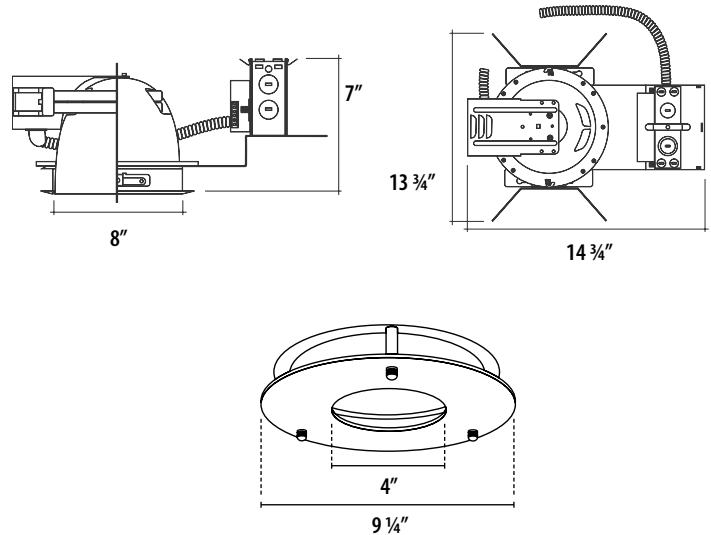

IFH8 / IFZDM8H

8" Horizontal Compact Fluorescent With Decorative Eco Resin Drop Mount

#6 - Fossil Leaf

| Catalog Number | Type |
|----------------|------|
| | |
| Notes | |
| | |

Horizontal Housing | Example: IFH832-LUT-27-1400

Housing Features:
Heavy duty galvanized steel frame. Large access junction box. NRTL listed for through wiring. (4) 1/2", (1) 3/4" and (4) Romex knock outs with pry-out slots. Universal mounting bracket adjusts for multiple ceiling types. Accepts (I100) C-channel, (I200) flat bar or (I400) wood joist bar hangers