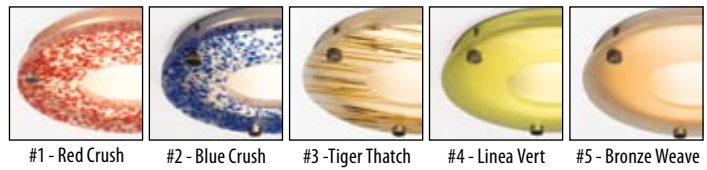

IFH8 / IFZDM8H

8" Horizontal Compact Fluorescent With Decorative Eco Resin Drop Mount

#6 - Fossil Leaf

| Catalog Number | Type |
|----------------|------|
| | |
| Notes | |
| | |

Horizontal Housing | Example: IFH832-LUT-27-1400

Notes:
1 - 13W dimming only available in Advance Mark VII. Consult factory.

#1 - Red Crush #2 - Blue Crush #3 - Tiger Thatch #4 - Linea Vert #5 - Bronze Weave
Custom material available. Consult factory.

Available By Special Order
Reflector finish is standard haze Alzak®. Alzak® finishes available by special order: C (clear), WHT (wheat), G (gold), MO (mocha), GR (graphite)

Drop hardware standard satin nickel. Mocha available. Consult factory