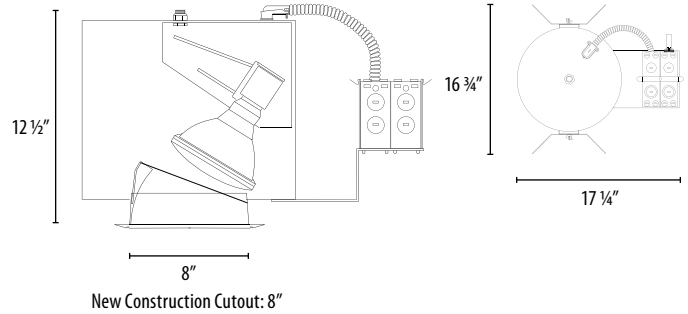

IHMA8

8" HID Metal Halide Adjustable Architectural Frame

Catalog Number	Type
Notes	

Housing Matrix | Example: IHMA8100E-I400

Series	Lamp/Wattage	Ballast	Options
A	B	C	D
A	Series	C	Series
IHMA8	8"Adjustable HID Metal Halide	E	Electronic 120/277V
B	Lamp/Wattage	D	Options
070	70W PAR30MH/PAR38MH	-1100	C-Channel Bar Hanger
100	100W PAR38MH	-1200	Flat Bar Hanger
150	150W PAR38MH	-1400	Wood Joist Hanger Bar

Description:

HID metal halide adjustable accent with 40° vertical adjustment and rotates 360°. Applications include wall washing and accent lighting. Recommended for higher ceiling areas or applications that require higher illumination levels.