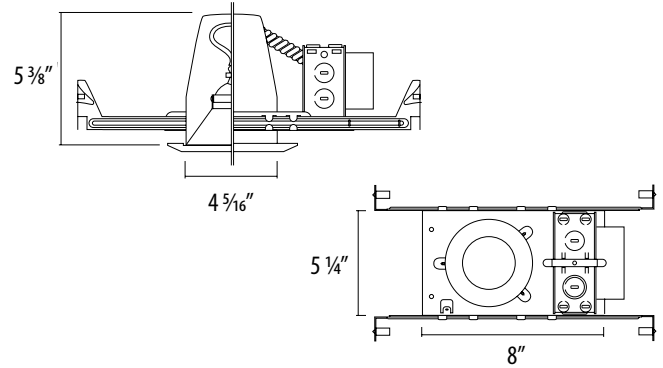

# IV4-20MH

4" Ceramic Metal Halide Non-IC New Construction 20W GX10 120/277V

Catalog Number	Type
Notes	

**Ceiling Cut-Out:** 4 5/16"  
**Height:** 5 3/8"

## Housing Matrix | Example: IV4-20MH

Series	
<b>A</b>	Series
<b>IV4-20MH</b>	4" Metal Halide Non-IC New Construction Recessed Housing