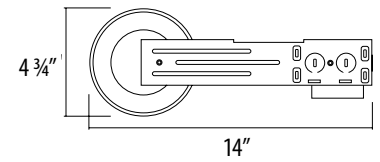

# IV4R-39MH

4" Ceramic Metal Halide Non-IC Remodel 39W GX10 120/277V

Catalog Number	Type
Notes	

**Ceiling Cut-Out:** 4 3/16"  
**Height:** 5 5/8"