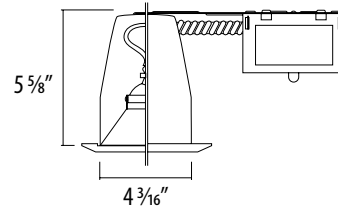

# IV4R-39MH

4" Ceramic Metal Halide Non-IC Remodel 39W GX10 120/277V

Catalog Number	Type
Notes	

**Ceiling Cut-Out:** 4 3/16"  
**Height:** 5 5/8"