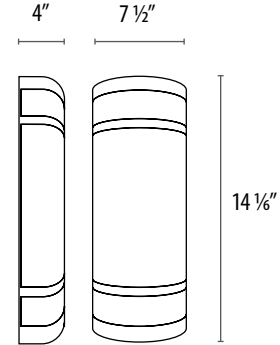

ARISTA®

IWS10226E

Decorative Wall Sconce

Catalog Number	Type
Notes	

Wall Sconce Matrix | Example : IWS10226ESN

Series		Color	
A		B	
A	Series	B	Color
IWS10226E	Decorative Wall Sconce	SN	Satin Nickel
		MO	Mocha

Lamp:

Compact Fluorescent
 - (2) 26W Quad 4-Pin
 - G24q-3 Socket

Diffuser:

Frosted glass for a soft luminous glow.

Fixture:

Steel trim with powder coat white back plate for increased light output. Available finishes; **(SN)** satin nickel and **(MO)** mocha.

Mounting:

Includes mounting bracket for installation to 3" or 4" octagon or round junction box. Mounting hardware included.

Ballast:

Advance Electronic 120/277V:
 (2) 26W 4-Pin quad lamp, NRTL listed, High power factor, Class P, sound rated A, type 1 outdoor, inherent Thermal Protection, no PCB's. Min start 0°F. Max THD 10%.