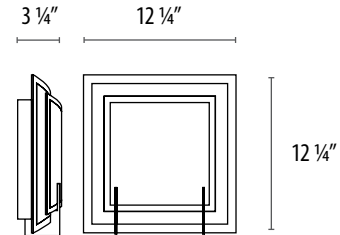

ARISTA®

IWS3026E

Decorative Wall Sconce

Catalog Number	Type
Notes	

Wall Sconce Matrix | Example : IWS3026ESN

Series		Color	
A		B	
A	Series	B	Color
IWS3026E	Decorative Wall Sconce	SN	Satin Nickel
		MO	Mocha

Lamp:

- Compact Fluorescent
- (1) 26W Quad 4-Pin
- G24q-3 Socket

Diffuser:

Frosted glass for a soft luminous glow.

Fixture:

Steel trim with powder coat white back plate for increased light output. Available finishes; **(SN)** satin nickel and **(MO)** mocha.

Mounting:

Includes mounting bracket for installation to 3" or 4" octagon or round junction box. Mounting hardware included.

Ballast:

Advance Electronic 120/277V:
26W 4-Pin quad lamp, NRTL listed, High power factor, Class P, sound rated A, type 1 outdoor, inherent Thermal Protection, no PCB's. Min start 0°F. Max THD 10%.