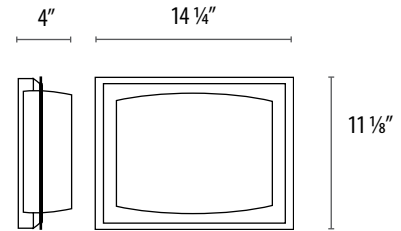

ARISTA®

IWS45213E

Decorative Wall Sconce

Catalog Number	Type
Notes	

Wall Sconce Matrix | Example : IWS45213ESN

Series		Color	
A		B	
A	Series	B	Color
IWS45213E	Decorative Wall Sconce	SN	Satin Nickel
		MO	Mocha

Lamp:

Compact Fluorescent
 - (2) 13W Quad 4-Pin
 - G24q-1 Socket

Diffuser:

Frosted glass for a soft luminous glow.

Fixture:

Steel trim with powder coat white back plate for increased light output. Available finishes; **(SN)** satin nickel and **(MO)** mocha.

Mounting:

Includes mounting bracket for installation to 3" or 4" octagon or round junction box. Mounting hardware included.

Ballast:

Advance Electronic 120/277V:
 (2) 13W 4-Pin quad lamp, NRTL listed, High power factor, Class P, sound rated A, type 1 outdoor, inherent Thermal Protection, no PCB's. Min start 0°F. Max THD 10%.