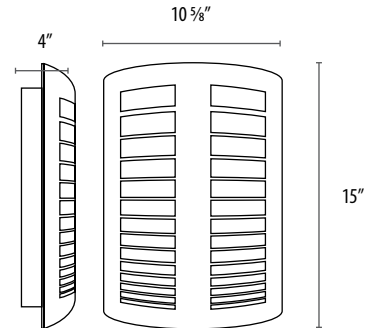

## IWS50213E

Decorative Wall Sconce

Catalog Number	Type
Notes	

**Wall Sconce Matrix** | Example : IWS50213ESN

Series		Color	
A		B	
A	Series	B	Color
IWS50213E	Decorative Wall Sconce	SN	Satin Nickel
		MO	Mocha

**Lamp:**

Compact Fluorescent  
 - (2) 13W Quad 4-Pin  
 - G24q-1 Socket

**Ballast:**

Advance Electronic 120/277V:  
 (2) 13W 4-Pin quad lamp, NRTL listed, High power factor, Class P, sound rated A, type 1 outdoor, inherent Thermal Protection, no PCB's. Min start OoF. Max THD 10%.