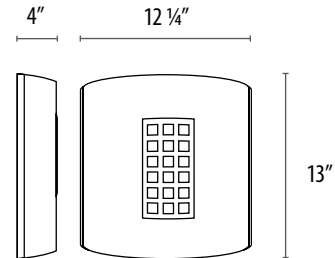

ARISTA®

IWS55213E

Decorative Wall Sconce

Catalog Number	Type
Notes	

Wall Sconce Matrix | Example : IWS55213ESN

Series		Color	
A		B	
A	Series	B	Color
IWS55213E	Decorative Wall Sconce	SN	Satin Nickel
		MO	Mocha

Lamp:

- Compact Fluorescent
- (2) 13W Quad 4-Pin
- Q24q-1 Socket

Diffuser:

Frosted glass for a soft luminous glow.

Fixture:

Steel trim with powder coat white back plate for increased light output. Available finishes; **(SN)** satin nickel and **(MO)** mocha.

Mounting:

Includes mounting bracket for installation to 3" or 4" octagon or round junction box. Mounting hardware included.

Ballast:

Advance Electronic 120/277V:
(2) 13W 4-Pin quad lamp, NRTL listed, High power factor, Class P, sound rated A, type 1 outdoor, inherent Thermal Protection, no PCB's. Min start 0°F. Max THD 10%.